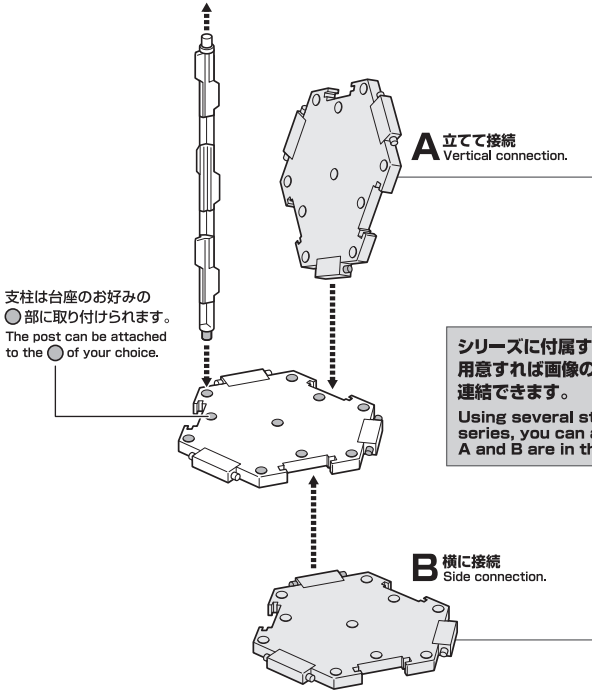

矢印一覧 Arrow List  
 取り付けます。 Attachable  
 取り外します。 Removable  
 可動します。 Movable

ディスプレイサポートには別売りの魂STAGEを!→ [https://tamashii.jp/special/t\\_stage/](https://tamashii.jp/special/t_stage/)

**破損に注意!**  
WARNING: DELICATE

**CAUTION for ages 15 and up.**  
 • Please handle with care and store out the reach of children younger than 15 years old.  
 • This product may contain small parts. May be harmful if swallowed.  
 • This product may contain parts that have sharp points and edges. Please handle it carefully to avoid getting injured.  
 • Do not place this product on top of plastic furniture, sofa, sheet, tile or anything made of resin. It may cause color migration.  
 • Color, style and decoration may vary.

**<DIRECTIONS>**  
 • Please do not use excessive force when bending, pulling, or attaching movable parts.

**台座を組み合わせたディスプレイについて**  
Assembling the stage

台座を複数個用意すれば、上に連結できます。  
Multiple stages can be attached to the top.

●台座を複数使用して連結させる場合は、積み上げる高さ、フィギュアや支柱の取り付け位置などに注意してください。転倒や落下により破損するおそれがあります。  
 ●When attaching multiple stages, pay attention to the total height and position of figures and props. They may tip or fall over causing damage to the product.