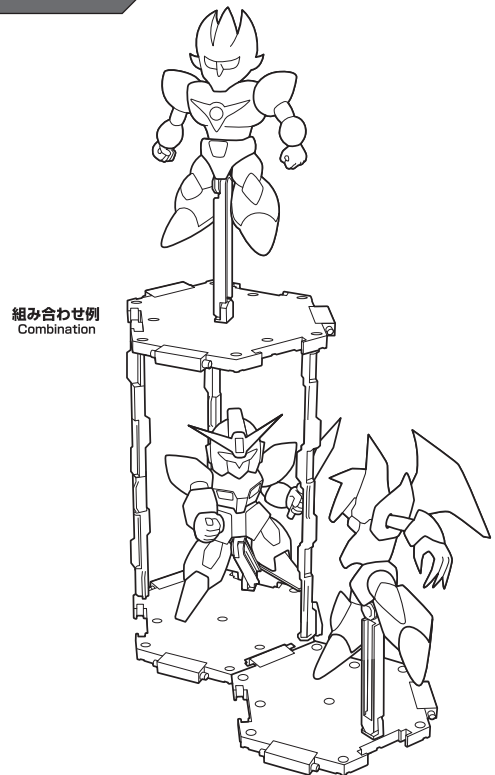

矢印一覧 Arrow List  
 取り付けます。 Attachable  
 取り外します。 Removable  
 可動します。 Movable

ディスプレイサポートには別売りの魂STAGEを!→ [https://tamashii.jp/special/t\\_stage/](https://tamashii.jp/special/t_stage/)

**破損に注意!**  
WARNING: DELICATE

**CAUTION for ages 15 and up.**  
 • Please handle with care and store out the reach of children younger than 15 years old.  
 • This product may contain small parts. May be harmful if swallowed.  
 • This product may contain parts that have sharp points and edges. Please handle it carefully to avoid getting injured.  
 • Do not place this product on top of plastic furniture, sofa, sheet, tile or anything made of resin. It may cause color migration.  
 • Color, style and decoration may vary.

**<DIRECTIONS>**  
 • Please do not use excessive force when bending, pulling, or attaching movable parts.

**台座を組み合わせたディスプレイについて**  
Assembling the stage

台座を複数個用意すれば、上に連結できます。  
Multiple stages can be attached to the top.