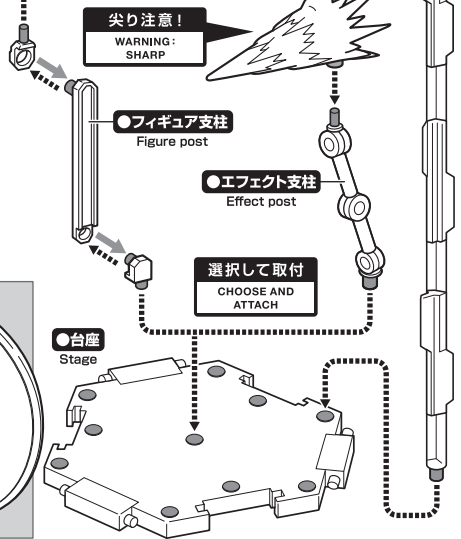

矢印一覧 Arrow List  
 取り付けます。 Attachable  
 取り外します。 Removable  
 可動します。 Movable

ディスプレイサポートには別売りの魂STAGEを!→ [https://tamashii.jp/special/t\\_stage/](https://tamashii.jp/special/t_stage/)

**破損に注意!**  
WARNING: DELICATE

**CAUTION for ages 15 and up.**  
 • Please handle with care and store out the reach of children younger than 15 years old.  
 • This product may contain small parts. May be harmful if swallowed.  
 • This product may contain parts that have sharp points and edges. Please handle it carefully to avoid getting injured.  
 • Do not place this product on top of plastic furniture, sofa, sheet, tile or anything made of resin. It may cause color migration.  
 • Color, style and decoration may vary.

**<DIRECTIONS>**  
 • Please do not use excessive force when bending, pulling, or attaching movable parts.

**台座を組み合わせたディスプレイについて**  
Assembling the stage

台座を複数個用意すれば、上に連結できます。  
Multiple stages can be attached to the top.

●台座を複数使用して連結させる場合は、積み上げる高さ、フィギュアや支柱の取り付け位置などに注意してください。転倒や落下により破損するおそれがあります。  
 ●When attaching multiple stages, pay attention to the total height and position of figures and props. They may tip or fall over causing damage to the product.