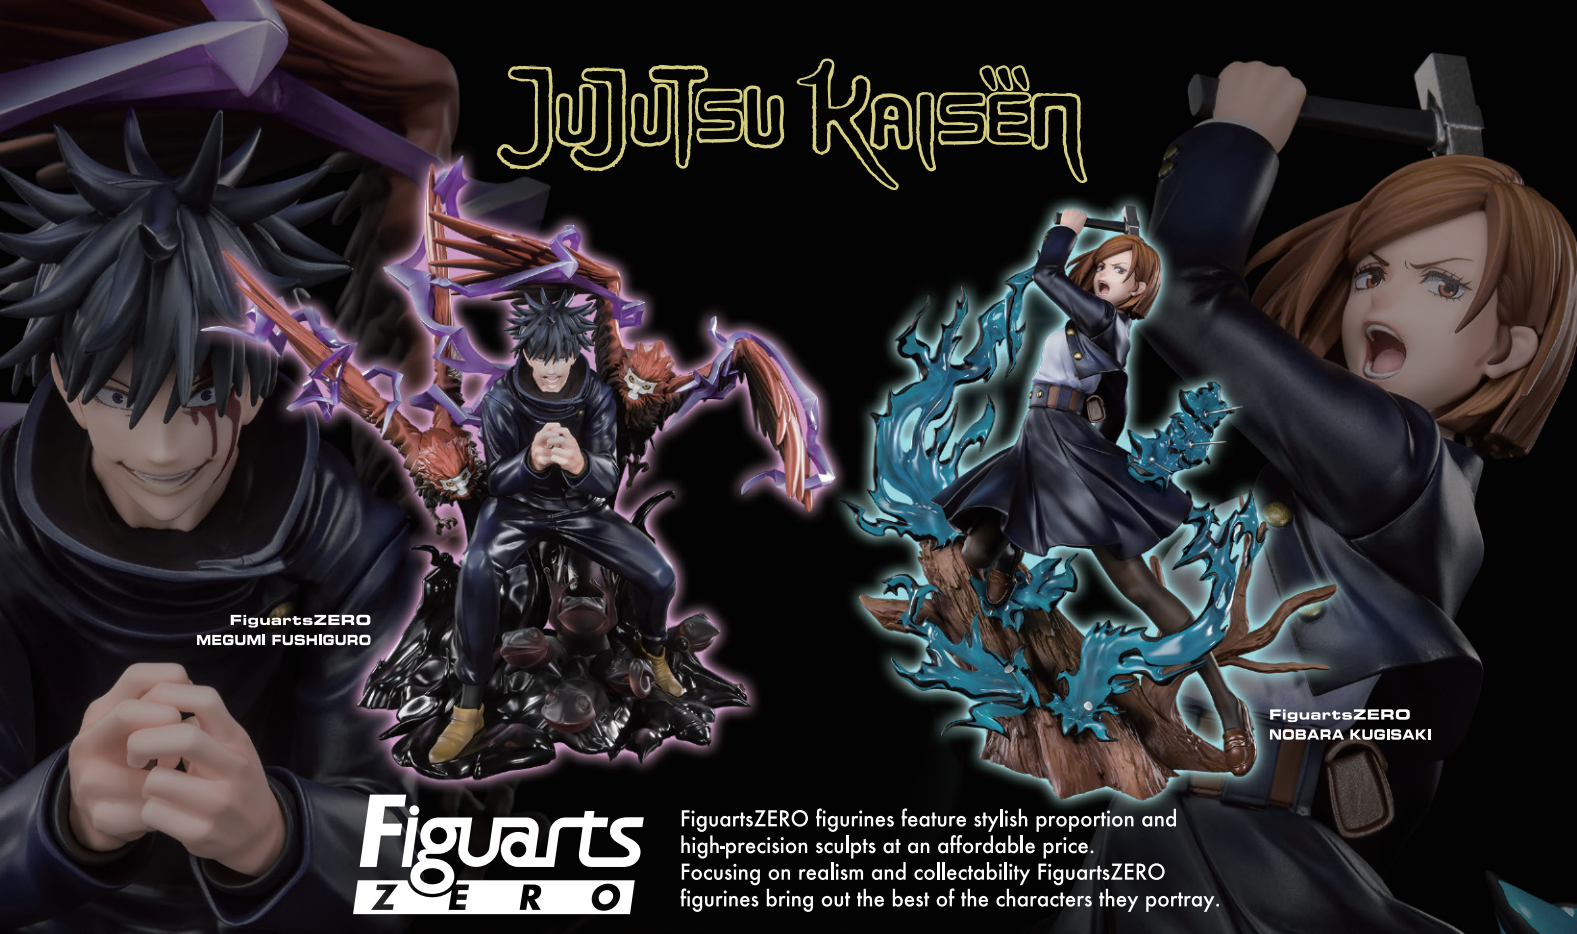

JUJUTSU KAISEN

FiguartsZERO
MEGUMI FUSHIGURO

FiguartsZERO
NOBARA KUGISAKI

Figuarts
ZERO

FiguartsZERO figurines feature stylish proportion and high-precision sculpts at an affordable price. Focusing on realism and collectability FiguartsZERO figurines bring out the best of the characters they portray.