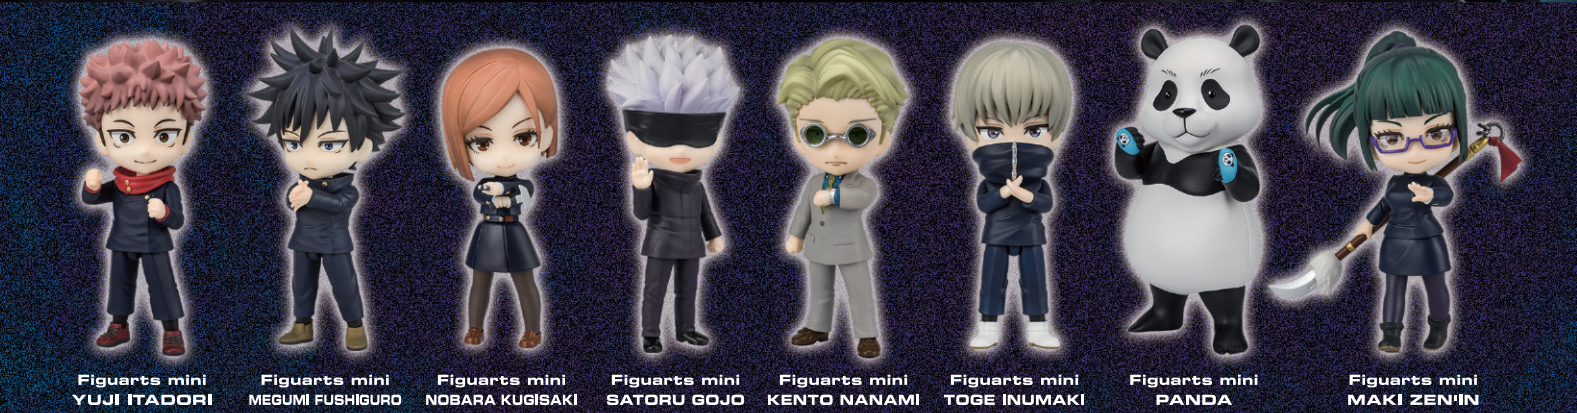

Figuarts mini
YUJI ITADORI

Figuarts mini
MEGUMI FUSHIGURO

Figuarts mini
NOBARA KUGISAKI

Figuarts mini
SATORU GOJO

Figuarts mini
KENTO NANAMI

Figuarts mini
TOGE INUMAKI

Figuarts mini
PANDA

Figuarts mini
MAKI ZEN'IN

Figuarts mini
フィギュアミニ

All of the excitement of your favorite characters, right in the palm of your hand! Stylized and squashed-down for a cute appearance, this is an all-new series of simple and posable action figures.

© Gege Akutami/Shueisha, JUJUTSU KAISEN Project