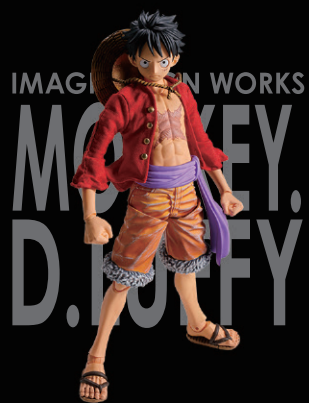

©BIRD STUDIO/SHUEISHA ©2022 DRAGON BALL SUPER Film Partners
©Eiichiro Oda/Shueisha, Toei Animation
©SOTSU・SUNRISE

©2002 MASASHI KISHIMOTO / 2007 SHIPPUDEN All Rights Reserved.